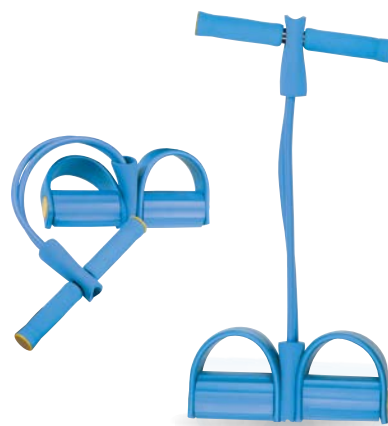

52471

Aparat pentru abdomen și spate

Acest aparat pentru abdomen și spate, cu mânere moi și căpșușite, cu suport pentru picior, modelează, întărește și tonifică mușchii - atât pentru mușchii brațelor cât și a picioarelor.

Abs- & backtrainer

Abs- and backtrainer with soft touch handles and feet fixture for a strong workout. Your logo will be printed on one handle.

☒ 25,5 x 4,7 x 52 cm | ☒ L3 | ☒ P