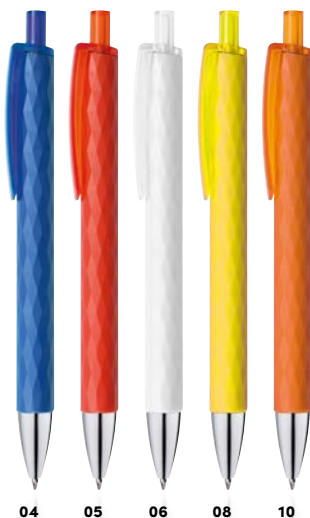

04 05 06 08 10

10694

Pix plastic cu corp modelat

Pix plastic cu clips transparent, mină albastră, cu corp modelat.

Plastic ball pen with patterns

Plastic ball pen with transparent applications, large blue-writing refill, and patterned barrel. We will print your logo on the clip.

✂️ ø 1,1 x 14,4 cm | ☒ T1,DCo | ☒ P