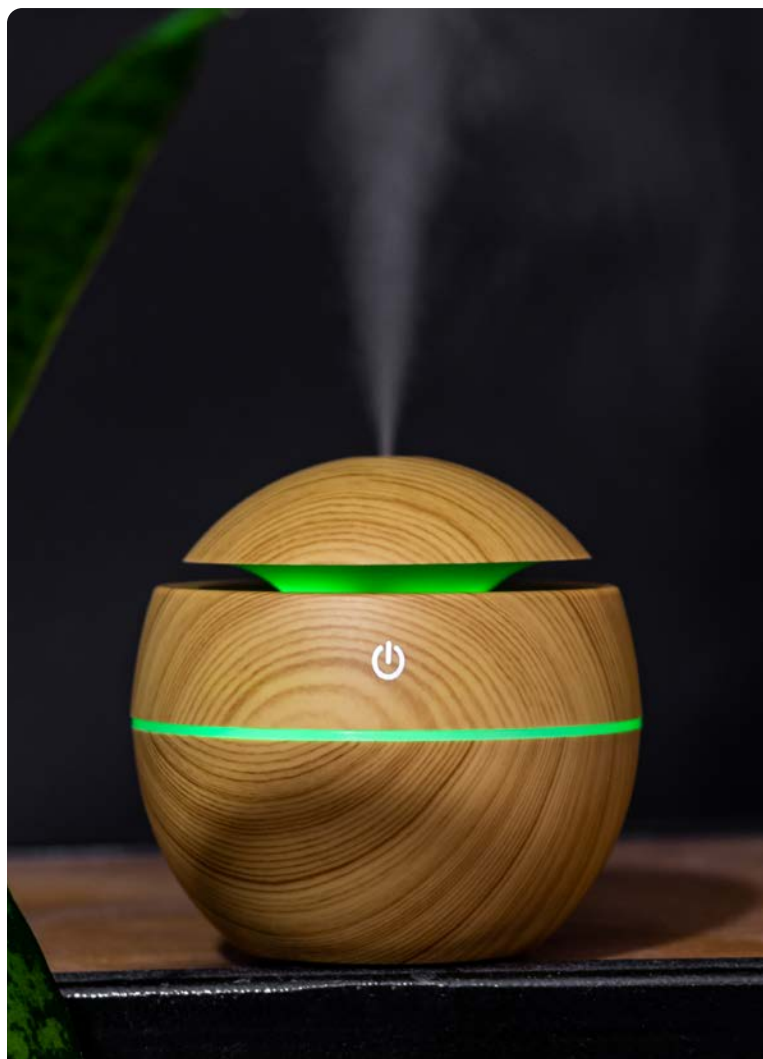

92691

Lampă de masă reîncărcabilă cu senzor tactil și cu cablu de încărcare inclus

Lampa de masa din aluminiu (3,5W) cu senzor tactil, reglabila și cu o baterie de 3.600 mAh care îți ofera lumina timp de 5-20 ore. Lampa de masă este reîncărcabilă - cablu inclus.

Rechargeable Table lamp with touch sensor - including charging cable

aluminium table lamp (3.5W) with touch sensor, continuously dimmable and a 3,600 mAh battery that gives you light for 5-20 hours. The table lamp is rechargeable - cable included. We will put your logo on the lampshade.

✂️ 10,8 x 37 cm | 📦 L3 | 🏠 K

📦 130 ml

72638

Umidificator pentru aromă cu lumină LED

Umidificator pentru aromă cu lumină LED care își schimbă culoarea. Umidificatorul are o capacitate de cca. 130 ml și poate fi folosit cu uleiuri esențiale. Cablul USB inclus.

Aroma humidifier with color changing LED light

Aroma humidifier with colour-changing LED light. The humidifier has a capacity of approx. 130ml and can be enriched with essential oils. The humidifier is operated with the included USB cable. We will engrave your logo on the humidifier.

✂️ 9 x 8,9 cm | 📦 T3 | 🏠 K