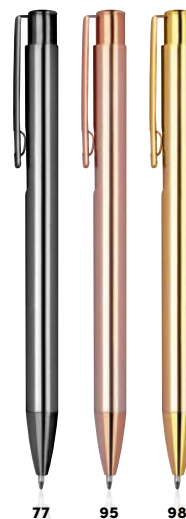

77

95

98

12614

Pix aluminium, metallic lucios

Pix din aluminium in diferite culori metalice strălucitoare.

Aluminium push pen, shiny metallic

Aluminium ballpoint pen in shiny metallic colours. We engrave your logo to the right of the clip.

✂️ $\varnothing 1 \times 14,2 \text{ cm}$ | 📦 L1 | 🏠 P