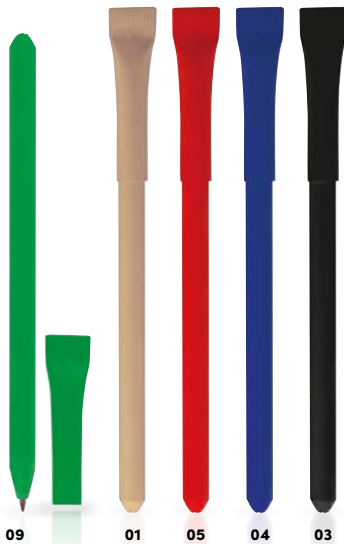

blue-writing ballpoint pen made from recycled paper, the coloured applications are made from corn. Your advertisement will be printed to the right of the clip.

✂ 14,5 x ø 0,9 cm | ☒ T1 | ☒ N

ECO

10866

Pix din carton