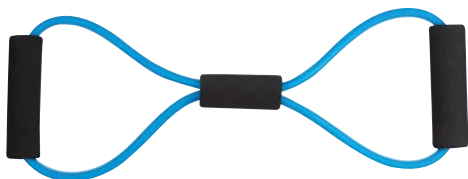

52467

Expander fitness

Expander cu mânere moi este un dispozitiv de fitness versatil, care este delicat cu articulațiile și poate fi folosit și acasă pentru multe exerciții diferite.

Fitness expander

Versatile fitness expander with soft grip which is perfect for every workout. Your logo will be engraved on the middle part.

☒ 39 x 3 x 13,5 cm | ☒ L3 | ☒ P