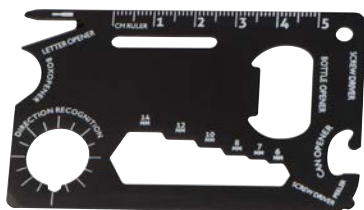

90734

Kit supraviețuire pe valiză

Etichetă de bagaj și kit supraviețuire din aluminiu cu deschizător de scrisori, riglă, deschizător de sticle, deschizător de conserve, șurubelniță, busolă. Setul perfect de instrumente de supraviețuire.

Survival luggage tag

Survival luggage tag made of aluminium, with paper knife, ruler, bottle opener, can opener, screwdriver, compass, wrench, and peeler. The ultimate toolset! Your logo will be engraved.

✂️ 8,6 × 5,5 × 0,2 cm | 📏 L2 | 🏠 P