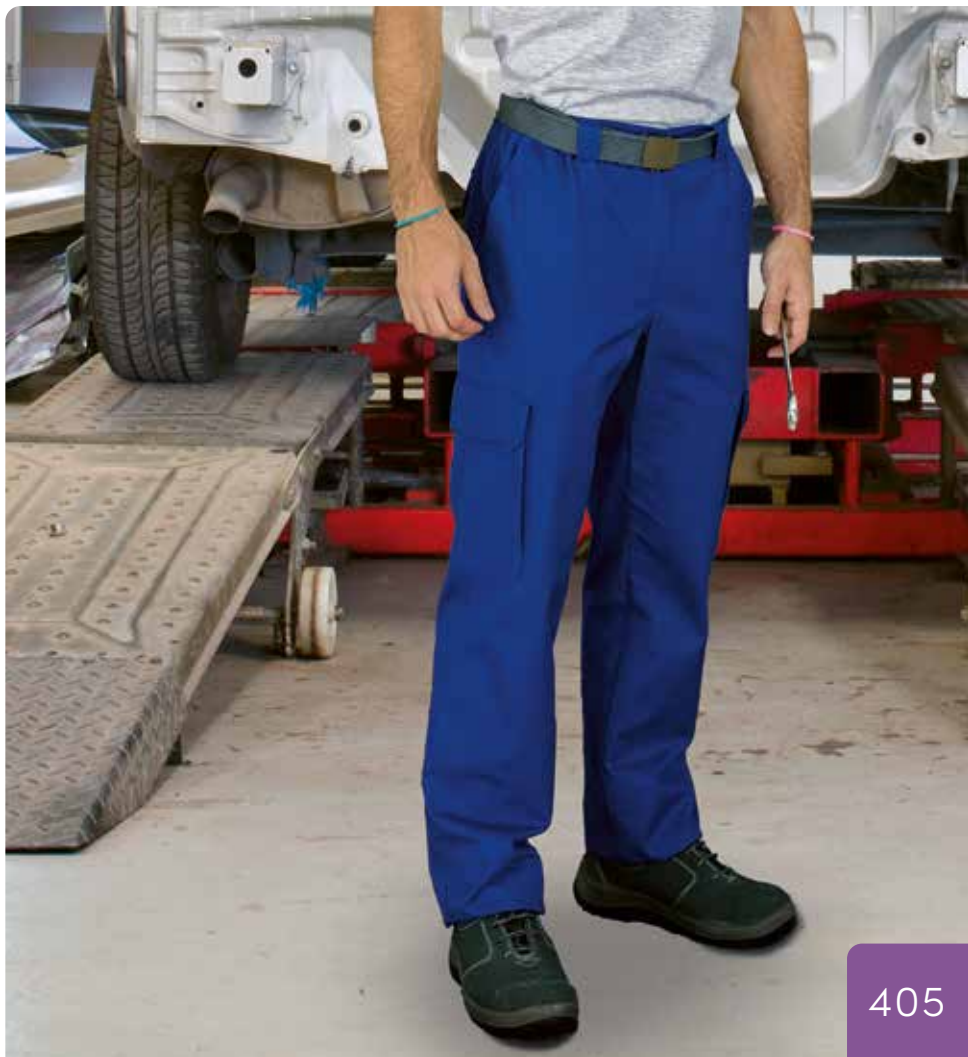

VALENTO

PAVAFOR FORCE PANTS

PAVAFOR • S-4XL • 200 g/m² • 20 pcs/carton

Trousers 100% cotton. 270 grs/m² twill fabric. 1 cargo pocket on left leg. 1 cargo pocket + cutter knife pocket on right leg. 2 back flap pockets. 2 waist pockets. Elastic waist. 20 units per box: 1 size, 1 color. Individual bag.

CEMENT GREY
BLUISH BLUE
ORION NAVY BLUE