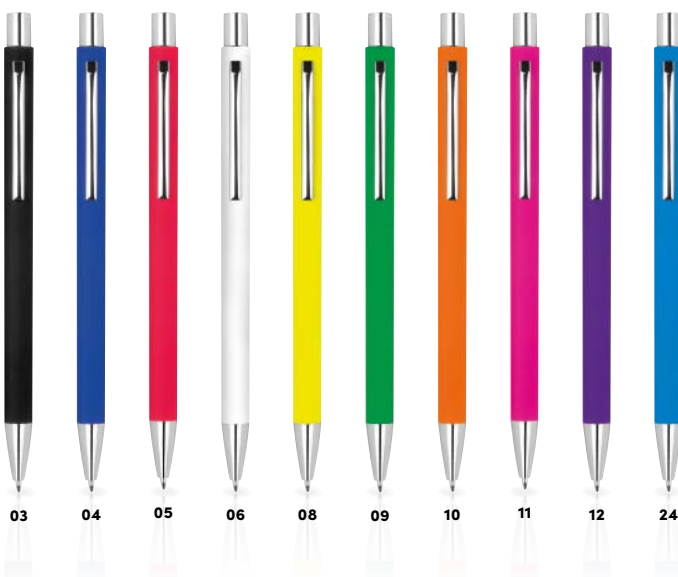

03 04 05 06 08 09 10 11 12 24

13680

Pix plastic subțire

Pix plastic subțire cu buton, accesorii argintii și mină cu cerneală albastră.

Slim ball pen

Slim plastic retractable ball pen with silver applications and blue-writing refill. Your advertising will be printed to the right of the clip.

✂️ $\varnothing$ 0,8 x 14,2 cm | 📦 T1 |