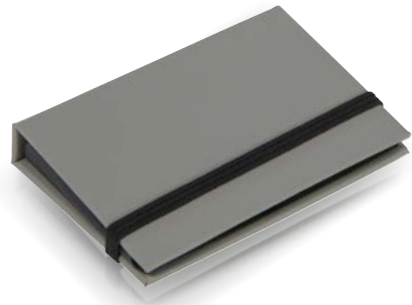

ECO

28865

Set de benzi pentru marcat

Acest set micuț conține benzi pentru marcat (25 buc din fiecare culoare), precum și notițe galbene, pink și verzi (25 buc din fiecare culoare). Așa veți avea marcajul ideal pentru fiecare notiță.

Small ring-binder with sticky notes

This small ring-binder provides coloured memo strips (25 pcs each colour), as well as yellow, pink, and green sticky notes (25 pcs each colour), thus you have the adequate marking for each note. We will print your logo on the cover.

9,5 x 3,4 x 7,7 cm | T2,TT1,DTF1 | KS

20828

Bloc notes cu suport pt cărți de vizită

Blocnotes din carton cu husă din PU, bandă de cauciuc, patru benzi de marcare colorate de 25 de coli, blocnotes de 25 de coli și suport pentru cărți de vizită.

Business card case with sticky notes

Paper business card case with practical sticky notes (25 each) and rubber band closure. We print your advertising on the outside.

10,2 x 6,5 x 1,7 cm | T3,S1 | P

ECO

28711

Set pentru marcat

Set pentru marcat (25 buc foi de marcat/culoare) cu notițe galbene (25 buc).

Sticky markers, natural look

Practical sticky marker set in a natural look with coloured sticky markers (25 pieces per colour) and yellow sticky notes (25 pieces). We will print your logo on the cover.

9 x 1 x 9,2 cm | T2,TT1,DTF1 | N