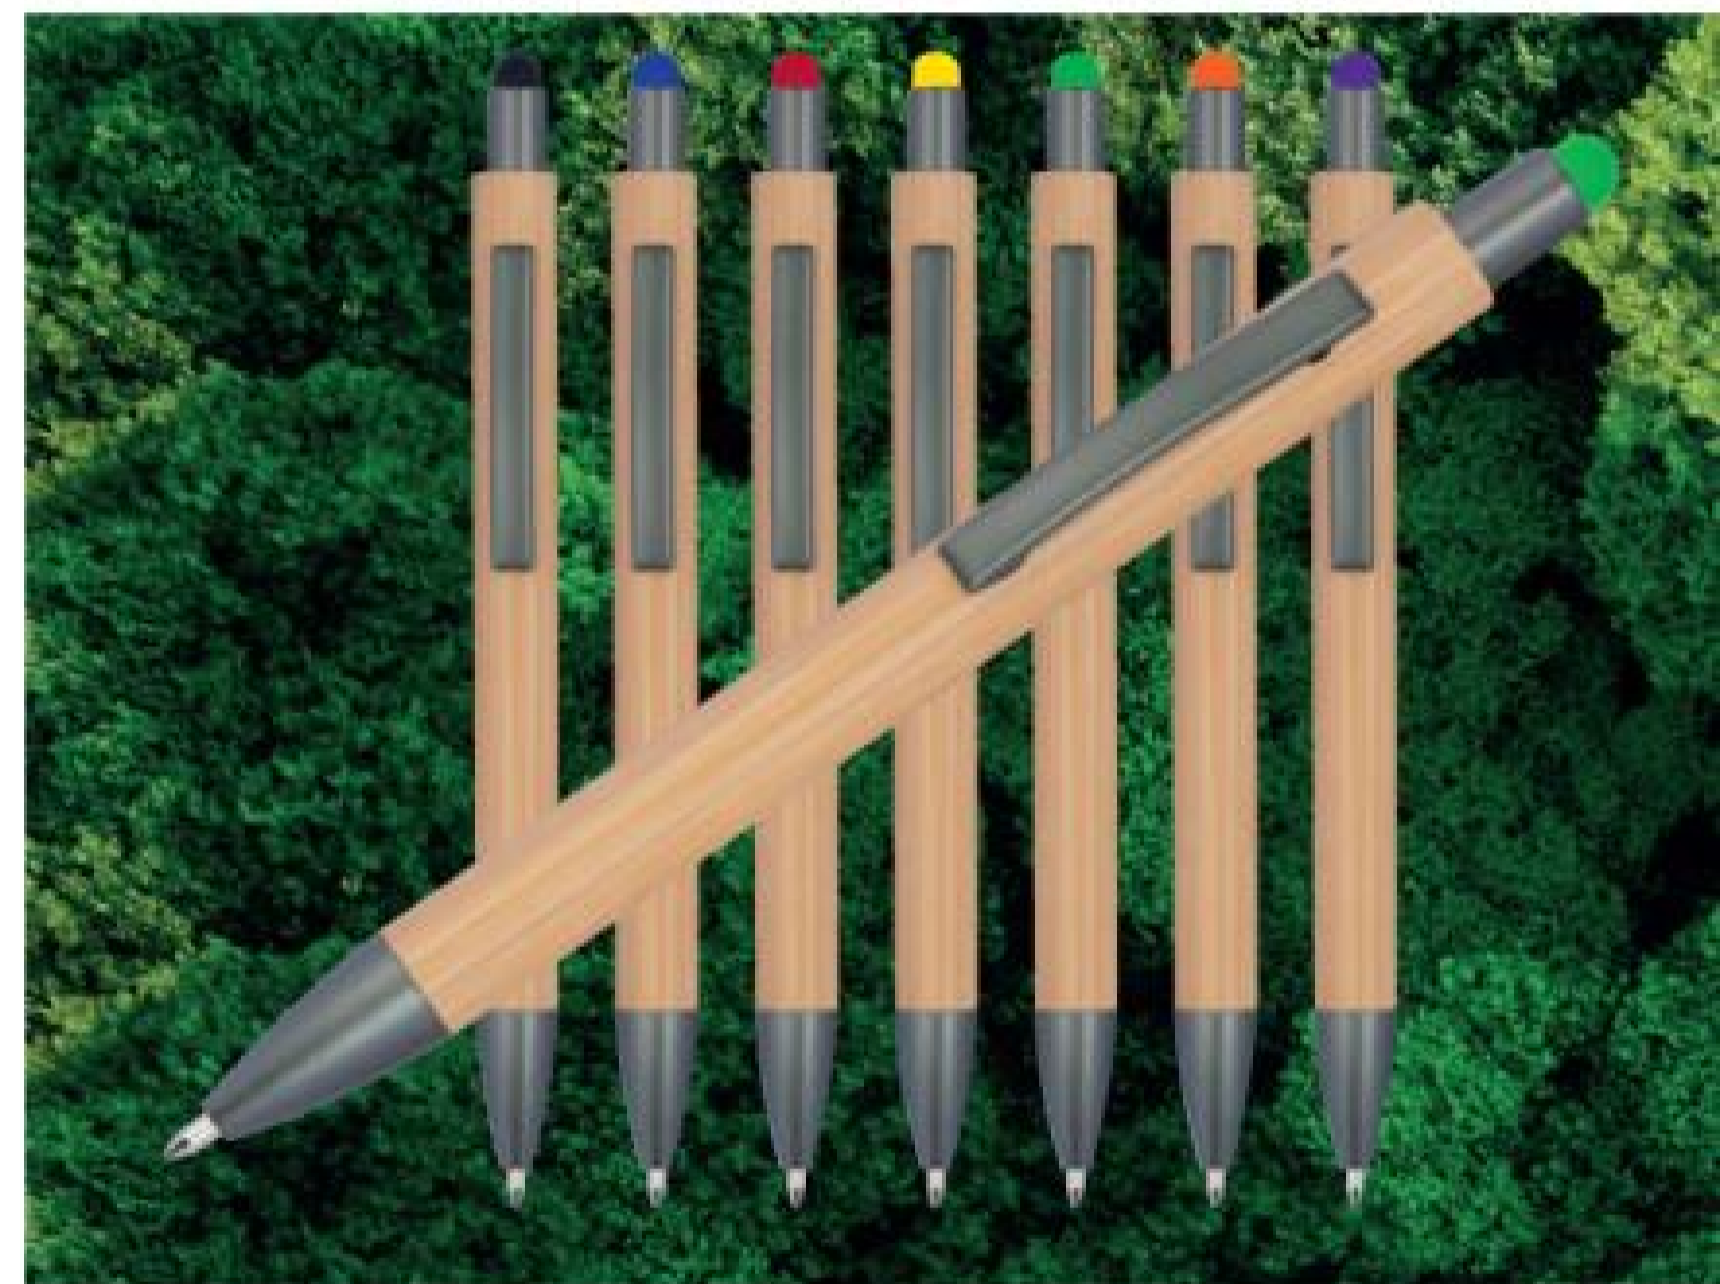

Text original/ Original text

10067

Pix aluminiu

Pix din aluminiu cu funcție touch și mecanism clasic.

Metal ball pen

Metal ball pen in metallic optic with touch function on the tip of the pen. We will laser engrave your logo onto the shaft.

☒ 1 × 14,5 cm | ☒ Lo, DCo | ☒ P

Descrierea produsului / Text Definition

10067

Item number

☒ 14,5 × 1 cm | ☒ L1, DCo 5 × 0,6 | ☒ P

☒ : Itemsize

☒ : Print group, Printing size

☒ : Packing

Packings: K= Box, P= Polybag, NWP= Non Woven

Pouch, VP= Verlorpouch, N= not single packed

	Page		Page		Page
Backpacks	144, 148-153	Keyrings	300-308, 310, 314	Shopping baskets	170-171
Bags	142-153	Kids	48-53, 185-187, 202-209	Speakers	108-111
Beach	182-187	Kitchenware	266-287	Sports	194-201
Blankets	280-285	Laser pointers	17	Sunglasses	188-190
Bluetooth items	108-114, 201	Lighters	318-320	Tea sets	250, 253
Bottle openers	258-259, 308-309	Manicure	129	Thermal flasks	210-225
Calculators	76	Measuring tapes	298-299, 301	Toiletry bags	132-133
Clocks	77-85	Mobile phone accessories	93-108	Tools	292-295
Coffee mugs	236-237, 239, 242-255	Notebooks	61-71	Torches	296-297
Computer accessories	86-92, 104	Notepads / Memos	54-57	Touch pens	11-13, 32-34, 41, 44
Conference folders	68-71	Parking discs	312	Travel accessories	128-133, 136-140
Cooling function articles	150, 173-177	Pen holders	52-53	Travel bags	141-143
Cutters	292	Pencils	48-51	Umbrellas	114-125
Desk accessories	54-60, 73-79, 105-108	Pens	10-47	USB items	86-99, 103, 105-113
Drinking bottles / jars	226-234	Picnic	178-180	Virtual reality	100
Drinks dispensers	238	Piggy banks / money boxes	311	Visit card holders	72
Grill / BBQ	183, 269	Pocket knives	290-291	Wall clocks	80-83
Gym bags	154-157, 162	Powerbanks	93-99	Wine accessories	256-259, 264-265
Headphones / Earphones	112-113	Rain coats and ponchos	125-127	Winter accessories	312-313
Highlighters	47	Safety	193-194, 314-316	Writing sets	23-29
Hip flasks	260-262	Shoe polishing sets	136	Writing sets	32-45
Ice scrapers	312	Shopping bags	157-174		

CERTIFICATED AND SUSTAINABLE SUPPLY CHAIN