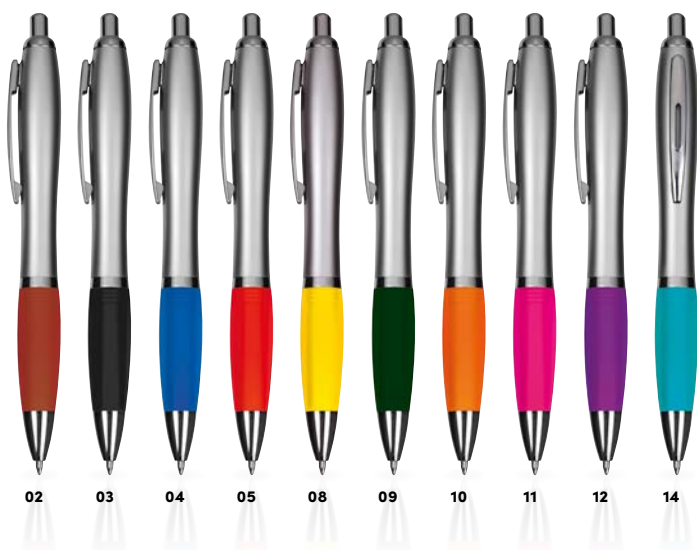

11681

Pix RIO-SILVER

Pix RIO-SILVER cu clip metalic, grip cauciucat și mină jumbo.

Ball pen with satin finish

Ball pen with satin finish, rubber grip zone, and blue-writing large refill. We will print your logo to the right of the clip.

✂️ 1,3 x 14,5 cm | 📦 T1,DCo | 🏠 P