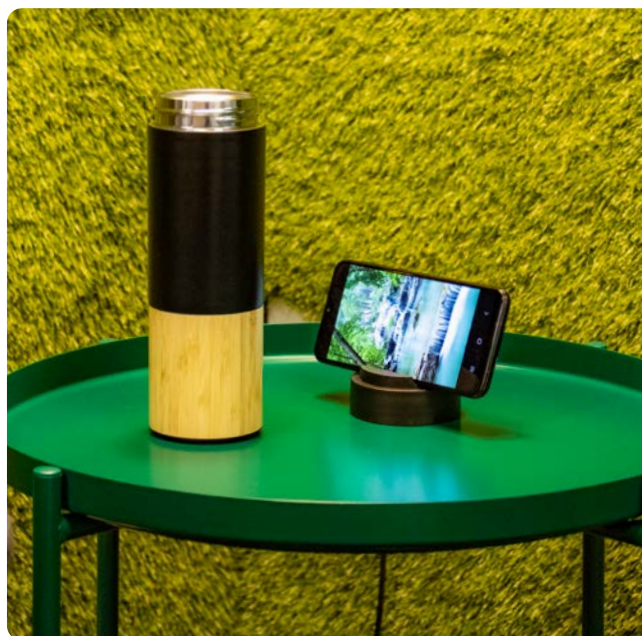

VACUUM LEAKPROOF
FOOD SAFE 450 ml ECO 8h+ 12h+

62142

Termos din oțel inoxidabil, 450ml

Sticlă din oțel inoxidabil cu perete dublă, vidat, cu partea de jos din plută, filtru de ceai, capacitate 450ml.

Double-walled vacuum drinking bottle

Double-walled vacuum bottle with cork bottom, insert strainer and a capacity of 450 ml. Your logo will be engraved onto the bottle.

∅ 6,5 x 24,9 cm | L3, S2 | K

VACUUM LEAKPROOF
FOOD SAFE 500 ml ECO 8h+ 12h+

63179

Termos

Sticlă cu izolare cu vacuum, produs din cupru, cu partea de jos din bambus, capac etanș, cu mâner, capacitate 500ml.

Vacuum insulating flask, 500ml

Vacuum insulated bottle made of copper with a lower section made of bamboo, leak-proof lid, a carrying handle and a capacity of 500 ml. Your logo will be engraved on the bottle.

∅ 6,9 x 22 cm | L3 | K