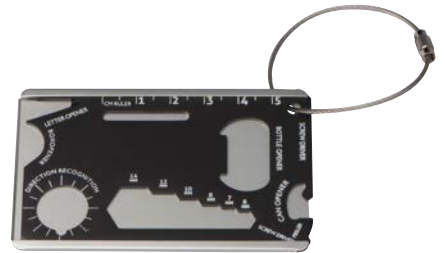

ECO FINEST BONDED LEATHER

69055

Suport etichetă valiză

Suport etichetă valiză din piele cu o plăcuță de metal, ideal pentru personalizare.

CrisMa bonded-leather luggage tag

High-quality CrisMa bonded-leather luggage tag with metal plate, hidden address field and fancy white stitching. We will engrave your logo on the metal plate.

☒ 6,6 x 15,5 x 0,6 cm | ☒ L2, T3 | ☒ N

90987

Etichetă valiză aluminiu

Suport etichetă valiză din aluminiu de înaltă calitate, cu motiv de avion.

Aluminium luggage tag

High-quality luggage tag made of aluminium with address field in the shape of an airplane. We will engrave your logo on the front.

☒ 7,5 x 4,5 x 0,3 cm | ☒ L2 | ☒ P

90734

Kit supraviețuire pe valiză

Etichetă de bagaj și kit supraviețuire din aluminiu cu deschizător de scrisori, riglă, deschizător de sticle, deschizător de conserve, șurubelniță, busolă. Setul perfect de instrumente de supraviețuire.

Survival luggage tag

Survival luggage tag made of aluminium, with paper knife, ruler, bottle opener, can opener, screwdriver, compass, wrench, and peeler. The ultimate toolset! Your logo will be engraved.

☒ 8,6 x 5,5 x 0,2 cm | ☒ L2 | ☒ P