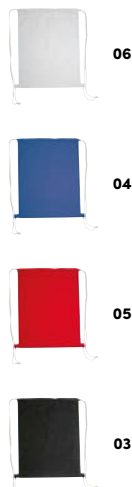

ECO

61298

Geantă sport din bumbac ecologic

Rucsac sport in diferite culori, fabricat din bumbac ecologic (140 g/mp) cu certificat Oeko-Tex. Geanta este ideală pentru sport, sau călătorii.

ECO Tex standard 100 certified Gymbag from environmentally friendly cotton (140g/m)

Gymbag from environmentally friendly cotton (140g/m) in different colours, ideal for sports or on-the-go. Your logo will be printed on one side.

✂ 40 × 0,3 × 52 cm | ☒ ST2,DTF3,TT2 | ☒ N