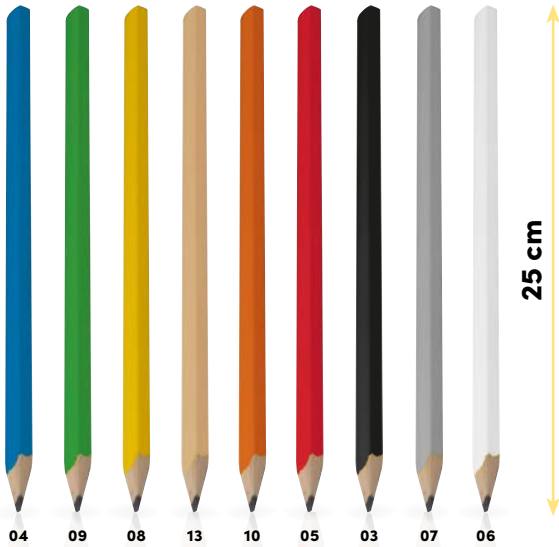

WRITING

ECO

10923

Creion fâmplar

Creion mare de tâmplar, dreptunghiular, cu corp din lemn și mină de grafit HB, neascuțit.

Carpenter's pencil

Large, rectangular carpenter's pencil in wood and graphite HB mine (delivered unsharpened.) We will print your logo on the pencil.

✂ 25 x 1,2 x 0,7 cm | ☒ T1,T2 | ☒ N