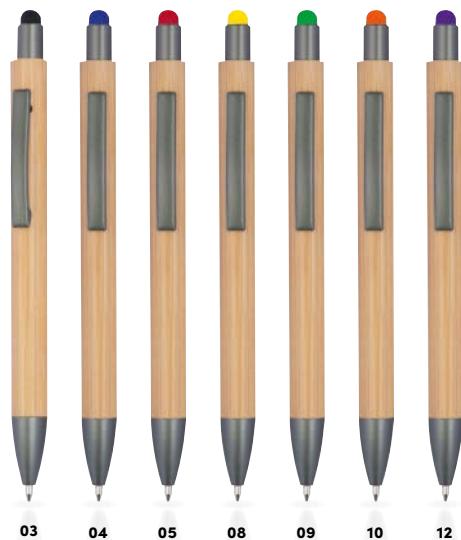

✂ 17,2 × 5,2 × 2,2 cm | ☒ L2,T2 | ☒ K

ECO

11495

Pix din bambus

Pix din bambus cu accesorii argintii, cu mină cu cerneală albastră și clips extravagant.

Bamboo ballpen with sharp clip

Plastic ballpen with bamboo coating, silver applications, blue-writing refill, and extravagant clip. Your advertisement will be engraved to the right of the clip.

Retractable bamboo ballpen with coloured wheatstraw applications and a blue-writing refill. Your logo will be laser-engraved to the right side of the clip.

✂️ 14,2 cm | 📏 T1, L1 | 🌱 N

03 04 05 08 09 10 12